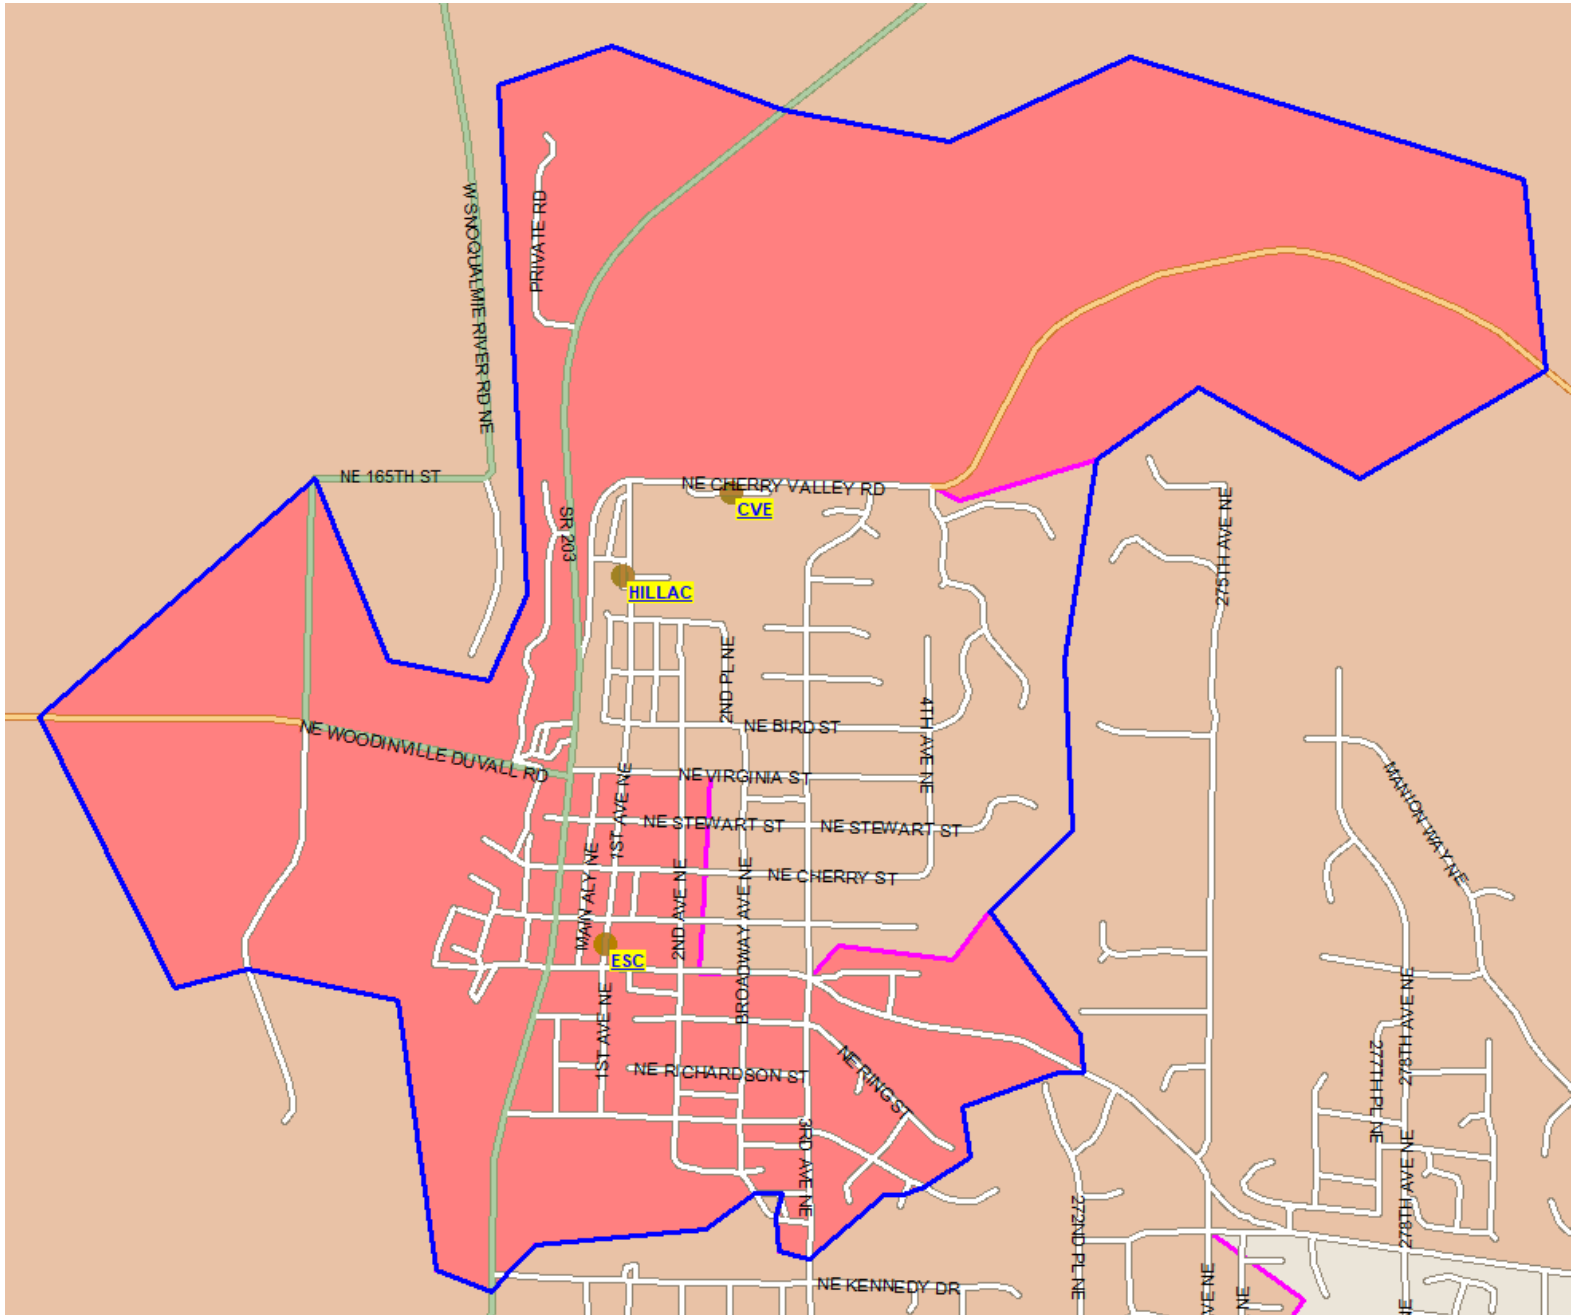

RIVERVIEW SD TRANSPORTATION CHERRY VALLEY ELEMENTARY SAFE WALKING ROUTES 2022-2024

-  One Mile Walking Area Outline = Students living inside the blue outline, walk to and from school. No bus stops in this area unless colored in pink.
-  Unsafe One Mile Walking Area = Bus stops in the pink areas.

All students living outside of the blue outline are bused to school.